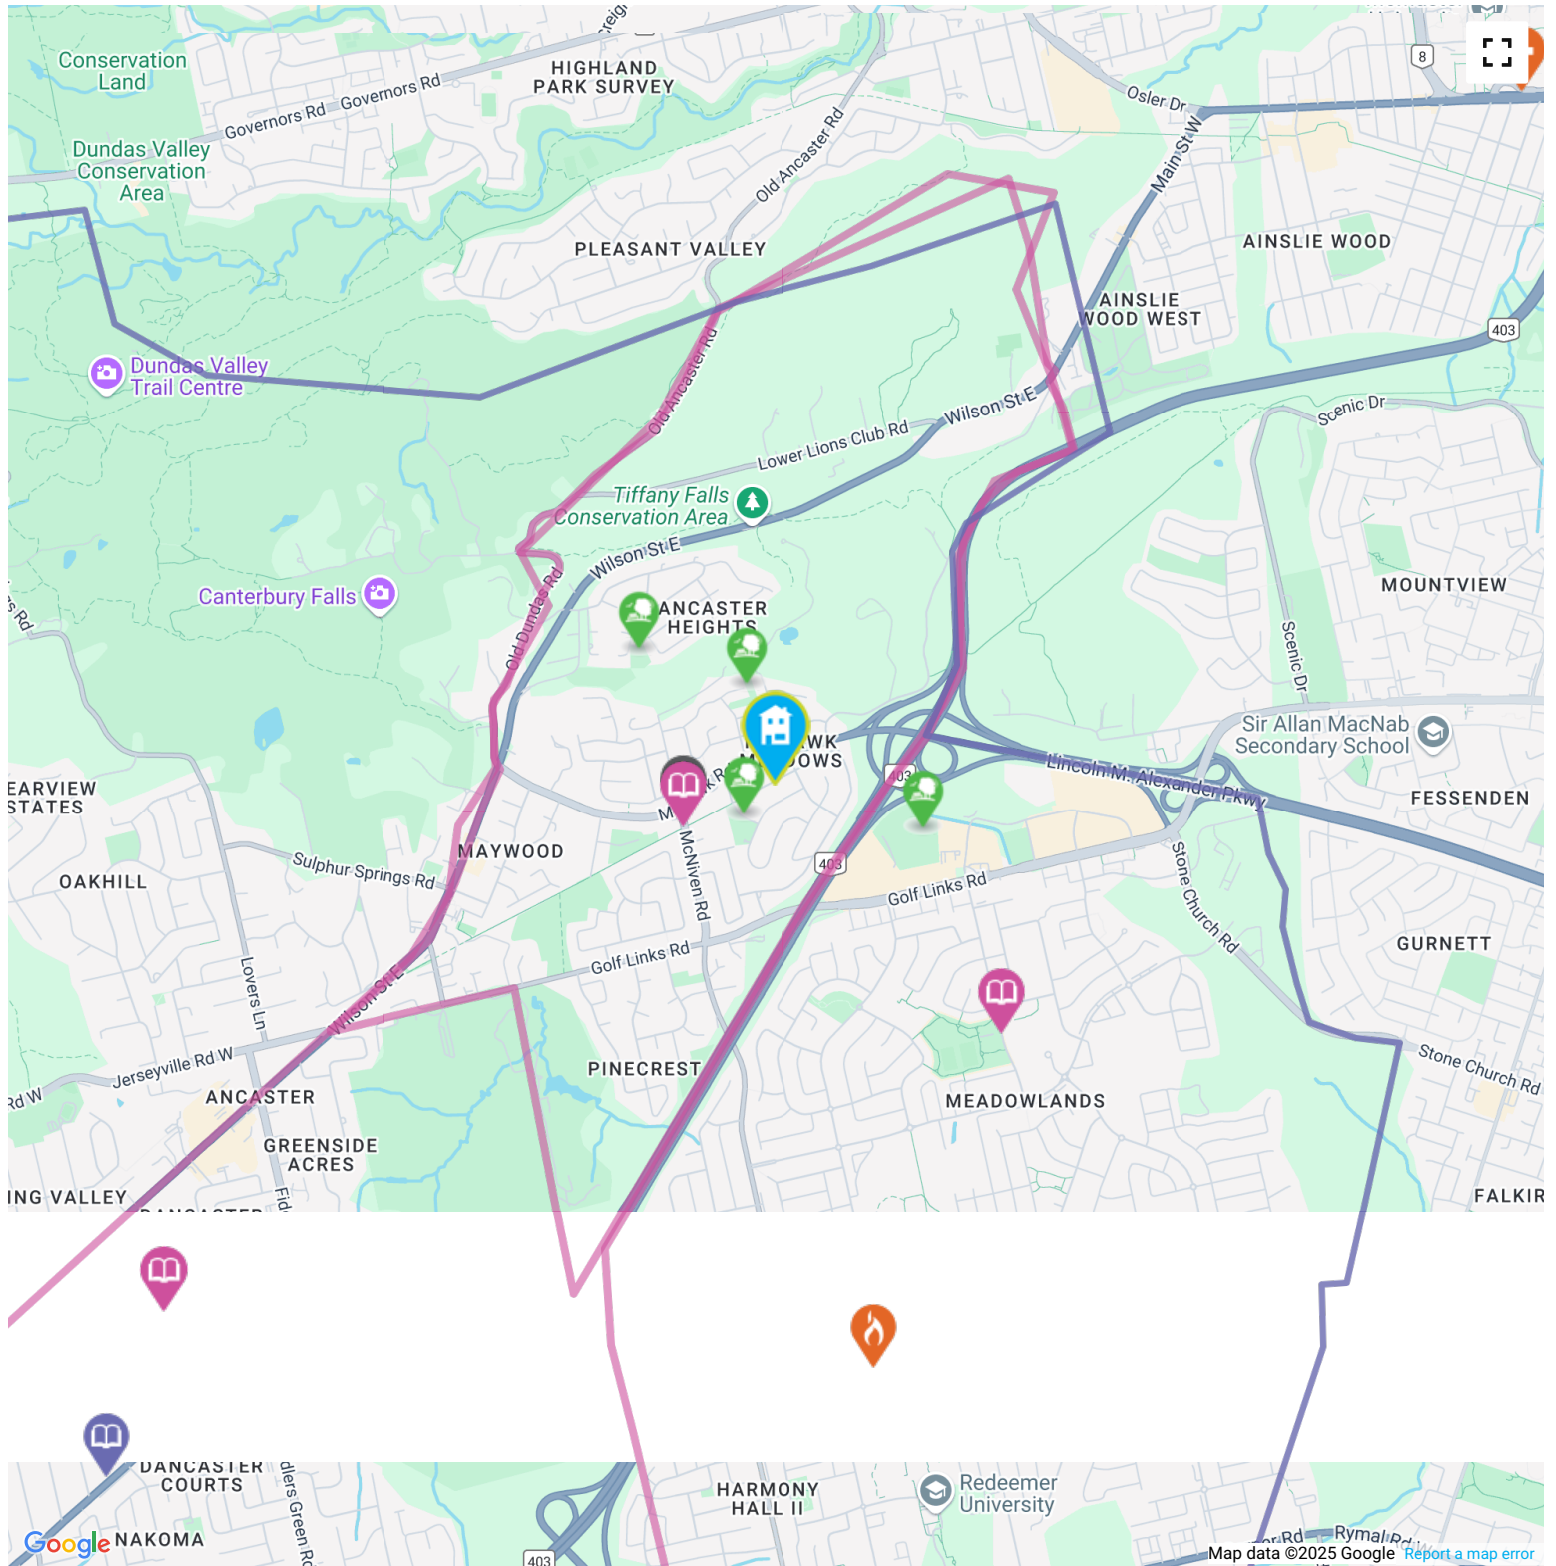

- Elementary Schools
- Middle Schools
- High Schools
- Transit
- Safety
- Elementary Attendance Zone
- Middle Attendance Zone
- High Attendance Zone
- Parks